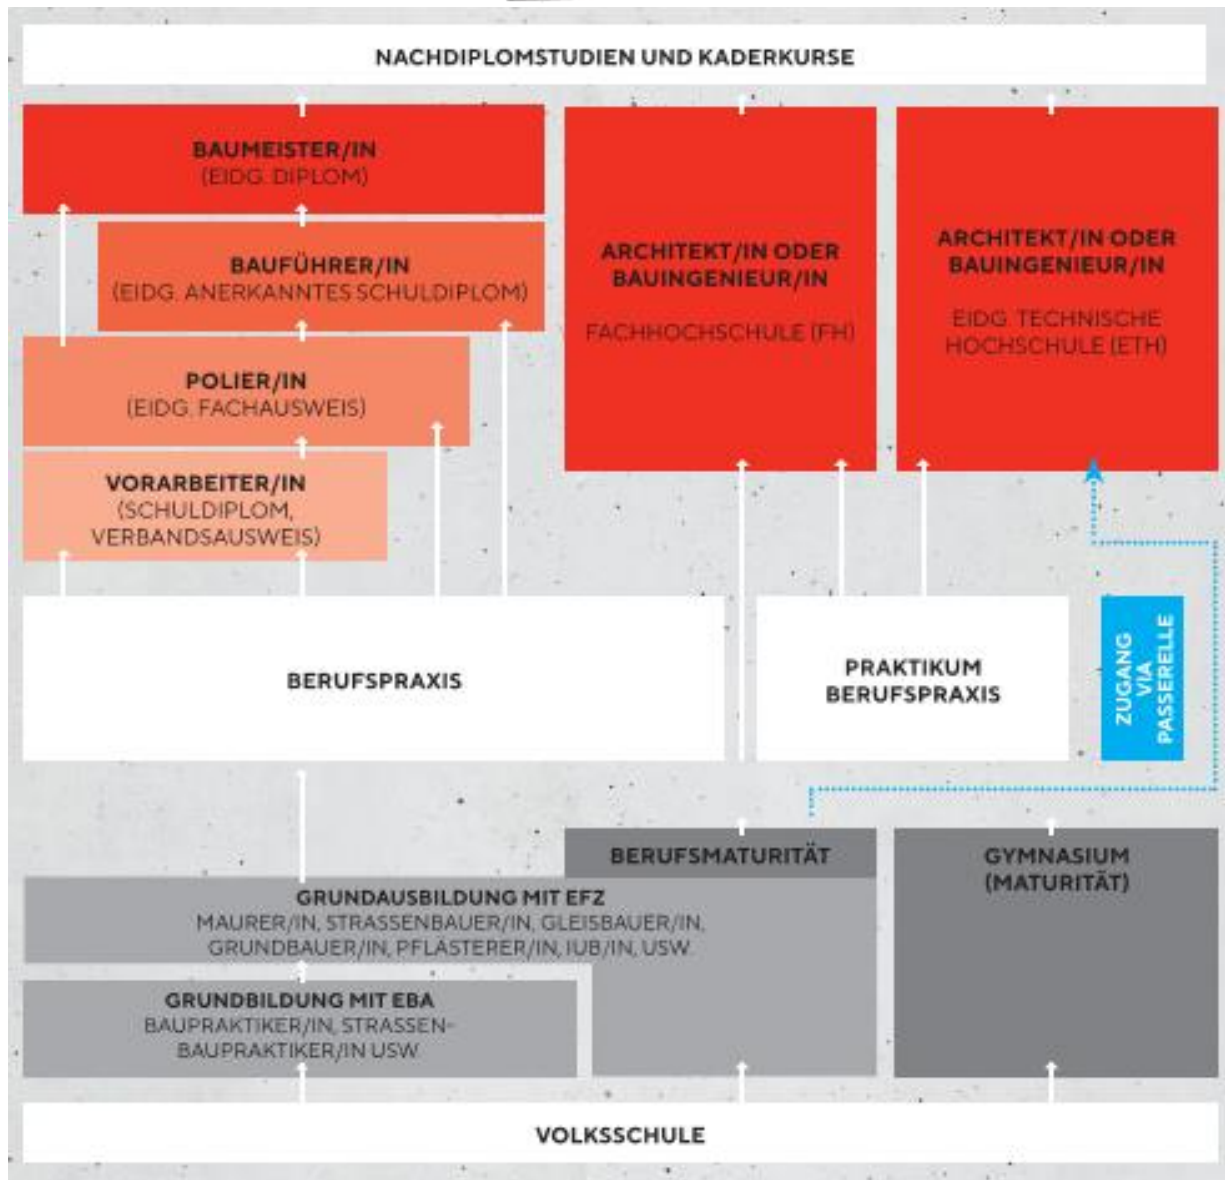

Karrieremodell

AUF DEM BAU

KOMMST DU WEITER!

BAUE DEINE ZUKUNFT